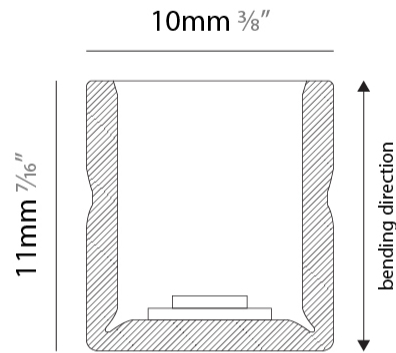

FLEXLITE WAVE SURFACE

E12W0007-

base number Color
Temperature

1. To build a product code in our configurator select the specify button on the base model # product page
2. To build a manual product code on this datasheet choose from the options listed below in blue font and add the suffix to the base model #

GENERAL

Series: Flexlite
Subseries: Flexlite Wave
Brand: Unonovesette
Division: Exterior
Mounting Type: Surface
Mounting Location: Wall
Subcategory: Wall Effect

PHYSICAL

Shape: Abstract
Length (mm): 1000
Length (in): 39 ³/₈
Width (mm): 10
Width (in): 0 ³/₈
Height (mm): 11
Height (in): 0 ⁷/₁₆
Light Distribution: Omnidirectional
Diffuser: Polyurethane - Opal
Fixture Finish: WHI
Fixture Material: PVC / Polyurethane
Cable Details: Neoprene 300mm 2x0.5 mm2
Upon Request: Custom length - maximum of 5 meters

ELECTRICAL

Lamp Type: LED
Input Wattage (W): 13.57/m
Total Output Wattage (W): 11.21/m
Dimming: Non-Dimmable / 0-10V Dimming
Driver Included: No
Driver Location: Remote
Driver Type: Constant Voltage - Universal
Driver Class: Class 2
Input Voltage (V): 120 - 277
Output Voltage (V): 24

LED

Color Temperature (°K): 2700 / 3050 / 4250 / 5100
Max. Delivered Lumen (lm): 420 (3050K)
CRI: >85 CRI
Lamp Life (hrs): 100000
Upon Request: Dim to Warm

OPTICAL

Optic°: 120° Diffused light

RATINGS AND CERTIFICATIONS

Certified By: Certified for North American Standards
IP rating: IP68 (for permanent submersion 5m)