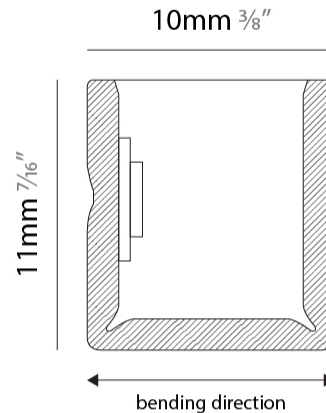

E12W0006-

base number _____
Color _____
Temperature _____

1. To build a product code in our configurator select the specify button on the base model # product page
2. To build a manual product code on this datasheet choose from the options listed below in blue font and add the suffix to the base model #

GENERAL

Series: Flexlite
Subseries: Firenze Palla Monopoint
Brand: Unonovesette
Division: Exterior
Mounting Type: Surface
Mounting Location: Wall
Subcategory: Wall Effect

PHYSICAL

Shape: Curves
Length (mm): 1000
Length (in): 39 ³/₈
Width (mm): 10
Width (in): 0 ³/₈
Height (mm): 11
Height (in): 0 ⁷/₁₆
Light Distribution: Omnidirectional
Diffuser: Polyurethane - Opal
Fixture Finish: WHI
Fixture Material: PVC / Polyurethane
Cable Details: Neoprene 300mm 2x0.5 mm2
Upon Request: Custom length - maximum of 5 meters

ELECTRICAL

Lamp Type: LED
Input Wattage (W): 13.57/m
Total Output Wattage (W): 11.21/m
Dimming: Non-Dimmable / 0-10V Dimming
Driver Included: No
Driver Location: Remote
Driver Type: Constant Voltage - Universal
Driver Class: Class 2
Input Voltage (V): 120 - 277
Output Voltage (V): 24

LED

Color Temperature (°K): 2700 / 3150 / 4300 / 5250
Max. Delivered Lumen (lm): 470 (3150K)
CRI: >85 CRI
Lamp Life (hrs): 50000
Upon Request: Dim to Warm

OPTICAL

Optic°: 120° Diffused light

RATINGS AND CERTIFICATIONS

Certified By: Certified for North American Standards
IP rating: IP68 (for permanent submersion 5m)