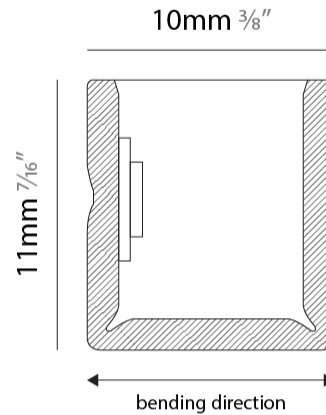

GENERAL

Series: Flexlite _____
Subseries: Firenze Palla Monopoint _____
Brand: Unonovesette _____
Division: Exterior _____
Mounting Type: Surface _____
Mounting Location: Wall _____
Subcategory: Wall Effect _____

PHYSICAL

Shape: Curves _____
Length (mm): 1000 _____
Length (in): 39 ³/₈ _____
Width (mm): 10 _____
Width (in): 0 ³/₈ _____
Height (mm): 11 _____
Height (in): 0 ⁷/₁₆ _____
Light Distribution: Omnidirectional _____
Diffuser: Polyurethane - Opal _____
Fixture Finish: WHI _____
Fixture Material: PVC / Polyurethane _____
Cable Details: Neoprene 300mm 2x0.5 mm2 _____
Upon Request: Custom length - maximum of 5 meters _____

ELECTRICAL

Lamp Type: LED _____
Input Wattage (W): 13.57/m _____
Total Output Wattage (W): 11.21/m _____
Dimming: Non-Dimmable / 0-10V Dimming _____
Driver Included: No _____
Driver Location: Remote _____
Driver Type: Constant Voltage - Universal _____
Driver Class: Class 2 _____
Input Voltage (V): 120 - 277 _____
Output Voltage (V): 24 _____

LED

Color Temperature (°K): 2700 / 3150 / 4300 / 5250 _____
Max. Delivered Lumen (lm): 470 (3150K) _____
CRI: >85 CRI _____
Lamp Life (hrs): 50000 _____
Upon Request: Dim to Warm _____

OPTICAL

Optic°: 120° Diffused light _____

RATINGS AND CERTIFICATIONS

Certified By: Certified for North American Standards _____
IP rating: IP68 (for permanent submersion 5m) _____