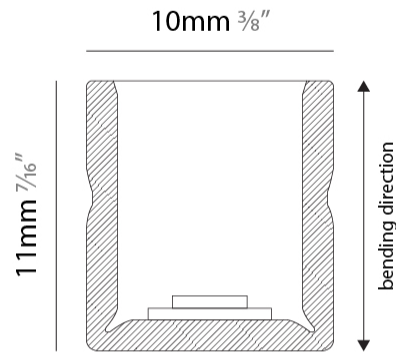

E12W0008-

base number _____
Color _____
Temperature _____

1. To build a product code in our configurator select the specify button on the base model # product page
2. To build a manual product code on this datasheet choose from the options listed below in blue font and add the suffix to the base model #

GENERAL

Series: Flexlite
Subseries: Flexlite Wave
Brand: Unonovesette
Division: Exterior
Mounting Type: Surface
Mounting Location: Wall
Subcategory: Wall Effect

PHYSICAL

Shape: Abstract
Length (mm): 1000
Length (in): 39 3/8
Width (mm): 10
Width (in): 0 7/8
Height (mm): 11
Height (in): 0 7/16
Light Distribution: Omnidirectional
Diffuser: Polyurethane - Opal
Fixture Finish: WHI
Fixture Material: PVC / Polyurethane
Cable Details: Neoprene 300mm 2x0.5 mm2
Upon Request: Custom length - maximum of 5 meters

ELECTRICAL

Lamp Type: LED
Input Wattage (W): 13.57/m
Total Output Wattage (W): 11.21/m
Dimming: Non-Dimmable / 0-10V Dimming
Driver Included: No
Driver Location: Remote
Driver Type: Constant Voltage - Universal
Driver Class: Class 2
Input Voltage (V): 120 - 277
Output Voltage (V): 24

LED

Color Temperature (°K): 2700 / 3050 / 4250 / 5100
Max. Delivered Lumen (lm): 420 (3050K)
CRI: >85 CRI
Lamp Life (hrs): 100000
Upon Request: Dim to Warm

OPTICAL

Optic°: 120° Diffused light

RATINGS AND CERTIFICATIONS

Certified By: Certified for North American Standards
IP rating: IP68 (for permanent submersion 5m)