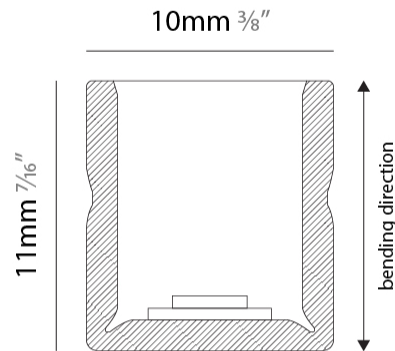

FLEXLITE WAVE SURFACE

E12W0009-

base number Color
Temperature

1. To build a product code in our configurator select the specify button on the base model # product page
2. To build a manual product code on this datasheet choose from the options listed below in blue font and add the suffix to the base model #

GENERAL

Series: Flexlite
Subseries: Flexlite Wave
Brand: Unonovesette
Division: Exterior
Mounting Type: Surface
Mounting Location: Wall
Subcategory: Wall Effect

PHYSICAL

Shape: Abstract
Length (mm): 1000
Length (in): 39 ³/₈
Width (mm): 10
Width (in): 0 ³/₈
Height (mm): 11
Height (in): 0 ⁷/₁₆
Light Distribution: Omnidirectional
Diffuser: Polyurethane - Opal
Fixture Finish: WHI
Fixture Material: PVC / Polyurethane
Cable Details: Neoprene 300mm 2x0.5 mm2
Upon Request: Custom length - maximum of 5 meters

ELECTRICAL

Lamp Type: LED
Input Wattage (W): 13.57/m
Total Output Wattage (W): 11.21/m
Dimming: Non-Dimmable / 0-10V Dimming
Driver Included: No
Driver Location: Remote
Driver Type: Constant Voltage - Universal
Driver Class: Class 2
Input Voltage (V): 120 - 277
Output Voltage (V): 24

LED

Color Temperature (°K): 2700 / 3050 / 4250 / 5100
Max. Delivered Lumen (lm): 420 (3050K)
CRI: >90 CRI
Lamp Life (hrs): 100000
Upon Request: Dim to Warm

OPTICAL

Optic°: 120° Diffused light

RATINGS AND CERTIFICATIONS

Certified By: Certified for North American Standards
IP rating: IP68 (for permanent submersion 5m)