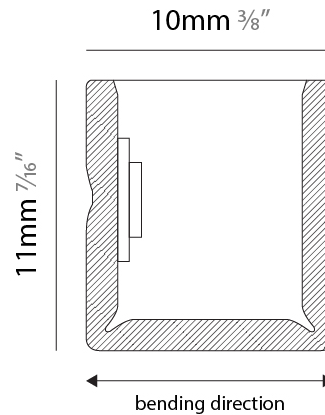

E12W0004-

base number _____
Color _____
Temperature _____

1. To build a product code in our configurator select the specify button on the base model # product page
2. To build a manual product code on this datasheet choose from the options listed below in blue font and add the suffix to the base model #

GENERAL

Series: Flexlite
Subseries: Firenze Palla Monopoint
Brand: Unonovesette
Division: Exterior
Mounting Type: Surface
Mounting Location: Wall
Subcategory: Wall Effect

PHYSICAL

Shape: Curves
Length (mm): 1000
Length (in): 39 ³/₈
Width (mm): 10
Width (in): 0 ³/₈
Height (mm): 11
Height (in): 0 ⁷/₁₆
Light Distribution: Omnidirectional
Diffuser: Polyurethane - Opal
Fixture Finish: WHI
Fixture Material: PVC / Polyurethane
Cable Details: Neoprene 300mm 2x0.5 mm2
Upon Request: Custom length - maximum of 5 meters

ELECTRICAL

Lamp Type: LED
Input Wattage (W): 13.57/m
Total Output Wattage (W): 11.21/m
Dimming: Non-Dimmable / 0-10V Dimming
Driver Included: No
Driver Location: Remote
Driver Type: Constant Voltage - Universal
Driver Class: Class 2
Input Voltage (V): 120 - 277
Output Voltage (V): 24

LED

Color Temperature (°K): 2700 / 3150 / 4300 / 5250
Max. Delivered Lumen (lm): 470 (3150K)
CRI: >85 CRI
Lamp Life (hrs): 50000
Upon Request: Dim to Warm

OPTICAL

Optic°: 120° Diffused light

RATINGS AND CERTIFICATIONS

Certified By: Certified for North American Standards
IP rating: IP68 (for permanent submersion 5m)